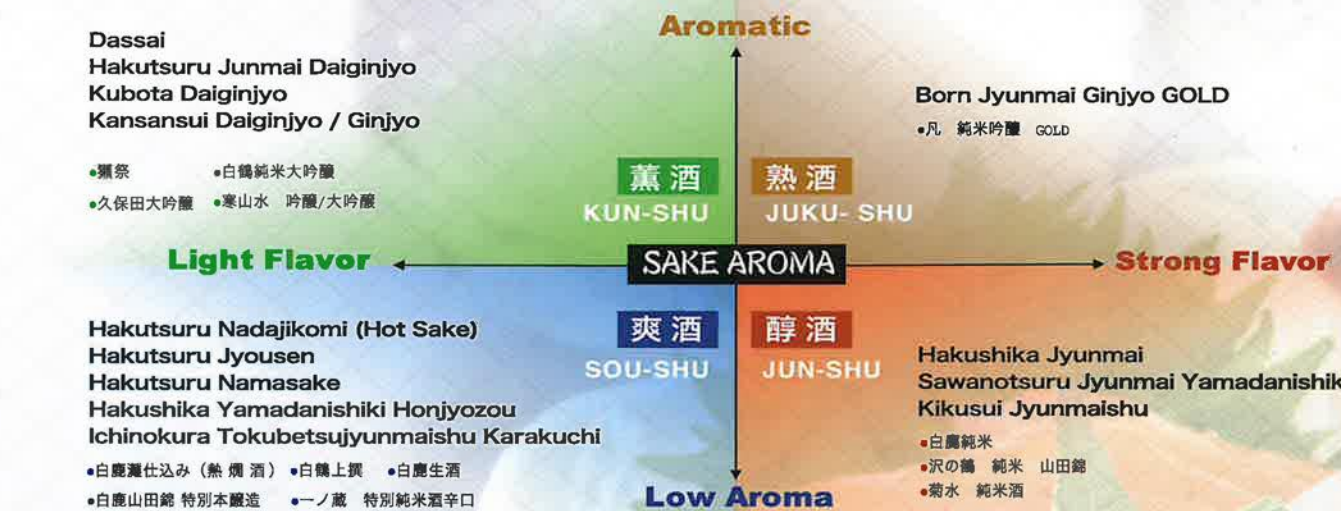

Drink

飲料

Coke	320ml	コーラ
Coke Zero	320ml	コーラゼロ
Sprite	320ml	スプライト
Apple Juice	350ml	林檎ジュース
Peach Juice	350ml	桃ジュース
Calpis Water	350ml	カルピスウォーター

$3

Suntory Premium Malts - Draft Beer	330ml Glass	サントリー	$8
Asahi Super Dry	350ml	アサヒ	
Kirin Ichiban	350ml	キリン	
Sapporo	330ml	サッポロ	
Tiger	330ml	タイガー	

Apple Juice	500ml	林檎ジュース	$4
Orange Juice	500ml	オレンジジュース	
Melon Soda	500ml	メロンソーダ	
Ramune Soda	500ml	ラムネソーダ	
Grape Soda	500ml	葡萄ソーダ	
Calpis Water	500ml	カルピスウォーター	
Calpis Soda	500ml	カルピスソーダ	

Enjoy a REFRESHING drink from our supermarket! Choose any canned drinks or PET drinks.
Canned Drink $3 PET Beverage Bottle (430ml - 500ml) $4

店内で販売のソフトドリンクはダイニングでもお楽しみ頂けます。
缶飲料：$3、ペットボトル飲料（430ml～500ml）：$4。

Water (Hot/Cold)	お水	$1
Green Tea (Hot/Cold)	緑茶	$1.50

What's SAKE

● KUN-SHU (Aromatic type)

Popular with Sake lovers all over the world, KUN-SHU is a flavoured fruity sake with a strong and rich aroma taste similar to that of fruits and flowers.

Dassai
Hakutsuru Junmai Daiginjo
Kubota Daiginjo
Kansansui Daiginjo / Ginjo

- 獺祭 ● 白鶴純米大吟醸
- 久保田大吟醸 ● 寒山水 吟醸/大吟醸

● JUKU-SHU (Aged type)

A rich aged umami flavoured sake, that one can relate to a mixture of flavour of dried fruits, various plants and flowers, spices and trees.

Born Junmai Ginjo GOLD
● 凡 純米吟醸 GOLD

● SOU-SHU (Light smooth type)

A fresh, dry and light flavoured sake that can be enjoyed by all; especially for people who are not able to drink too much but would love to savour the taste of sake.

Hakutsuru Nadajikomi (Hot Sake)
Hakutsuru Jyousen
Hakutsuru Namasake
Hakushika Yamadanishiki Honjyozou
Ichinokura Tokubetsujyunmaishu Karakuchi
● 白鹿灘仕込み (熱燗酒) ● 白鶴上撰 ● 白鹿生酒
● 白鹿山田錦 特別本醸造 ● 一ノ蔵 特別純米酒辛口

● JUN-SHU (Rich type)

A well-balanced Sake with the right amount of sweetness, acidity and lightly bitter taste. It has a mild flavour, that brings out the Umami of rice naturally.

Hakushika Junmai
Sawanotsuru Junmai Yamadanishiki
Kikusui Junmaishu
● 白鹿純米
● 沢の鶴 純米 山田錦
● 菊水 純米酒